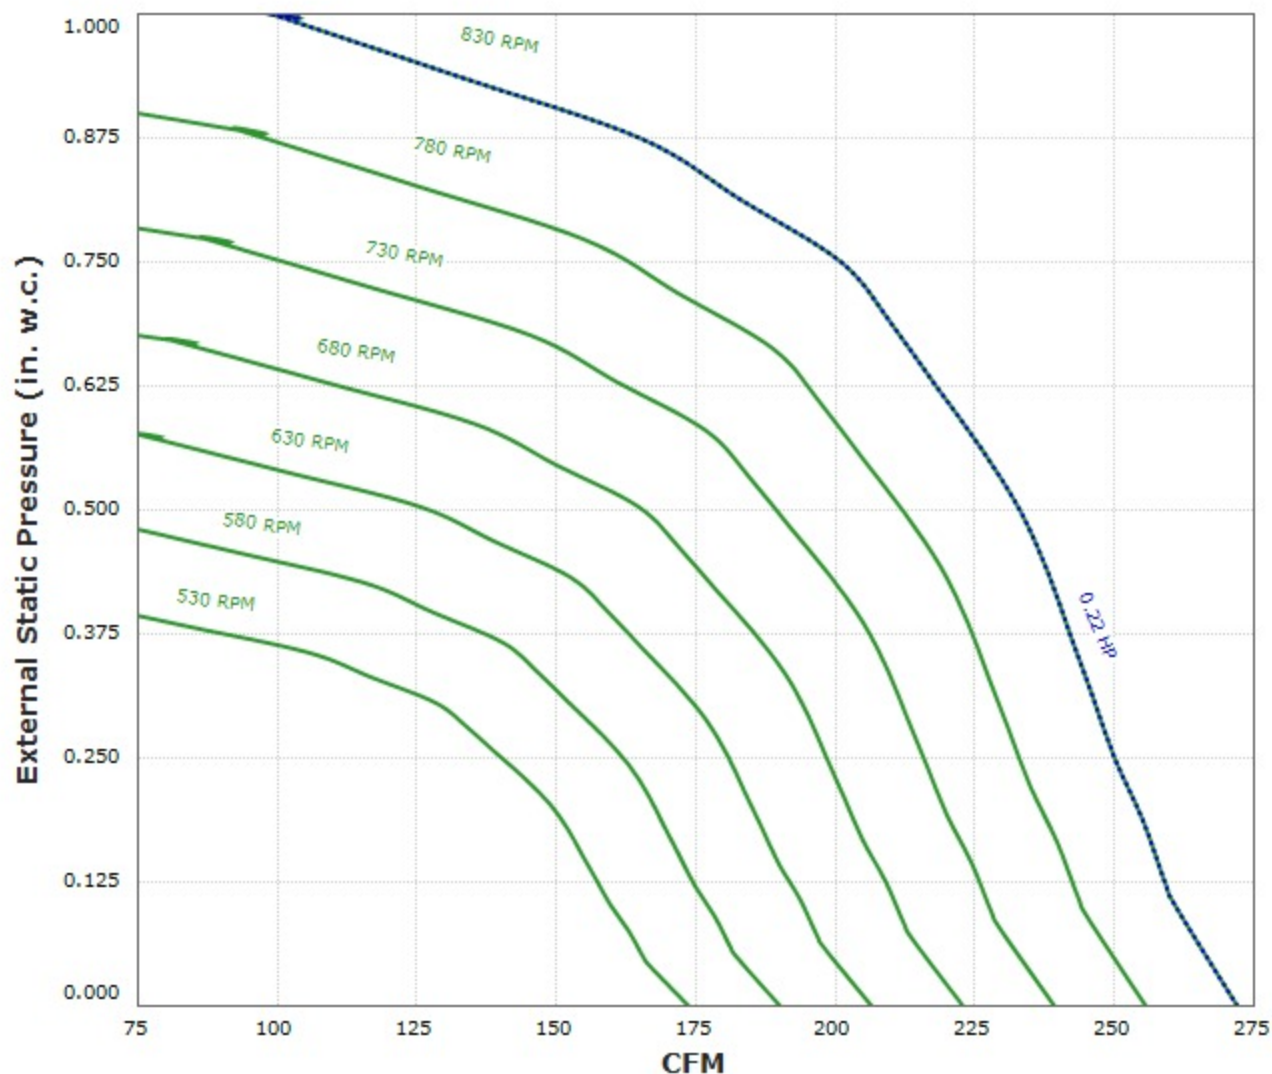

CFA 250RA Performance Curve

Max Sizeable RPM = 830 RPM. Curve shown extended beyond this point for reference only.

Motor Broan 166 W, 120V has an rpm range of 498 to 830.

Performance shown is certified for Installation Type B: Free inlet, Ducted outlet. Performance ratings include the effects of inlet grille and backdraft damper in the airstream. Speed (RPM) shown is nominal. Performance is based on actual speed of test.